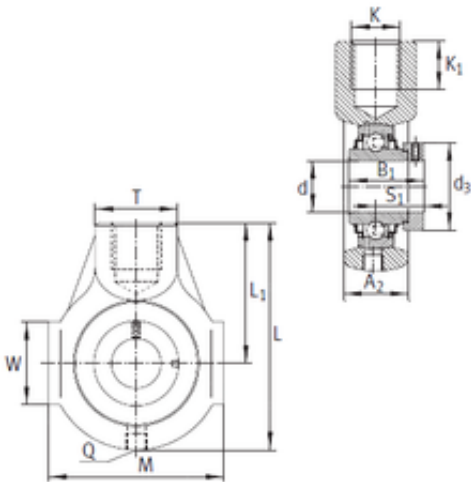

ASTING Bearings LLC

INA RHE25 Take-Up Ball Bearing

Bearing No. RHE25

RHE25 Bearing 2D drawings and 3D CAD models

Bore Diameter	25 mm
d	25 mm
S1	27 mm
K1	22 mm
Thread (Q)	Rp1/8
Thread (K)	M20
d3	37,5 mm
B1	44,5 mm
L	99 mm
L1	64 mm
M	70 mm
T	35 mm
W	38 mm
A2	28 mm
Weight	0,77 Kg
Basic dynamic load rating (C)	14 kN
Category	Mounted Units & Inserts
Inventory	0.0
Manufacturer Name	SCHAEFFLER GROUP
Minimum Buy Quantity	N/A
Weight / Kilogram	0.898
EAN	4012802788525
Product Group	M06110